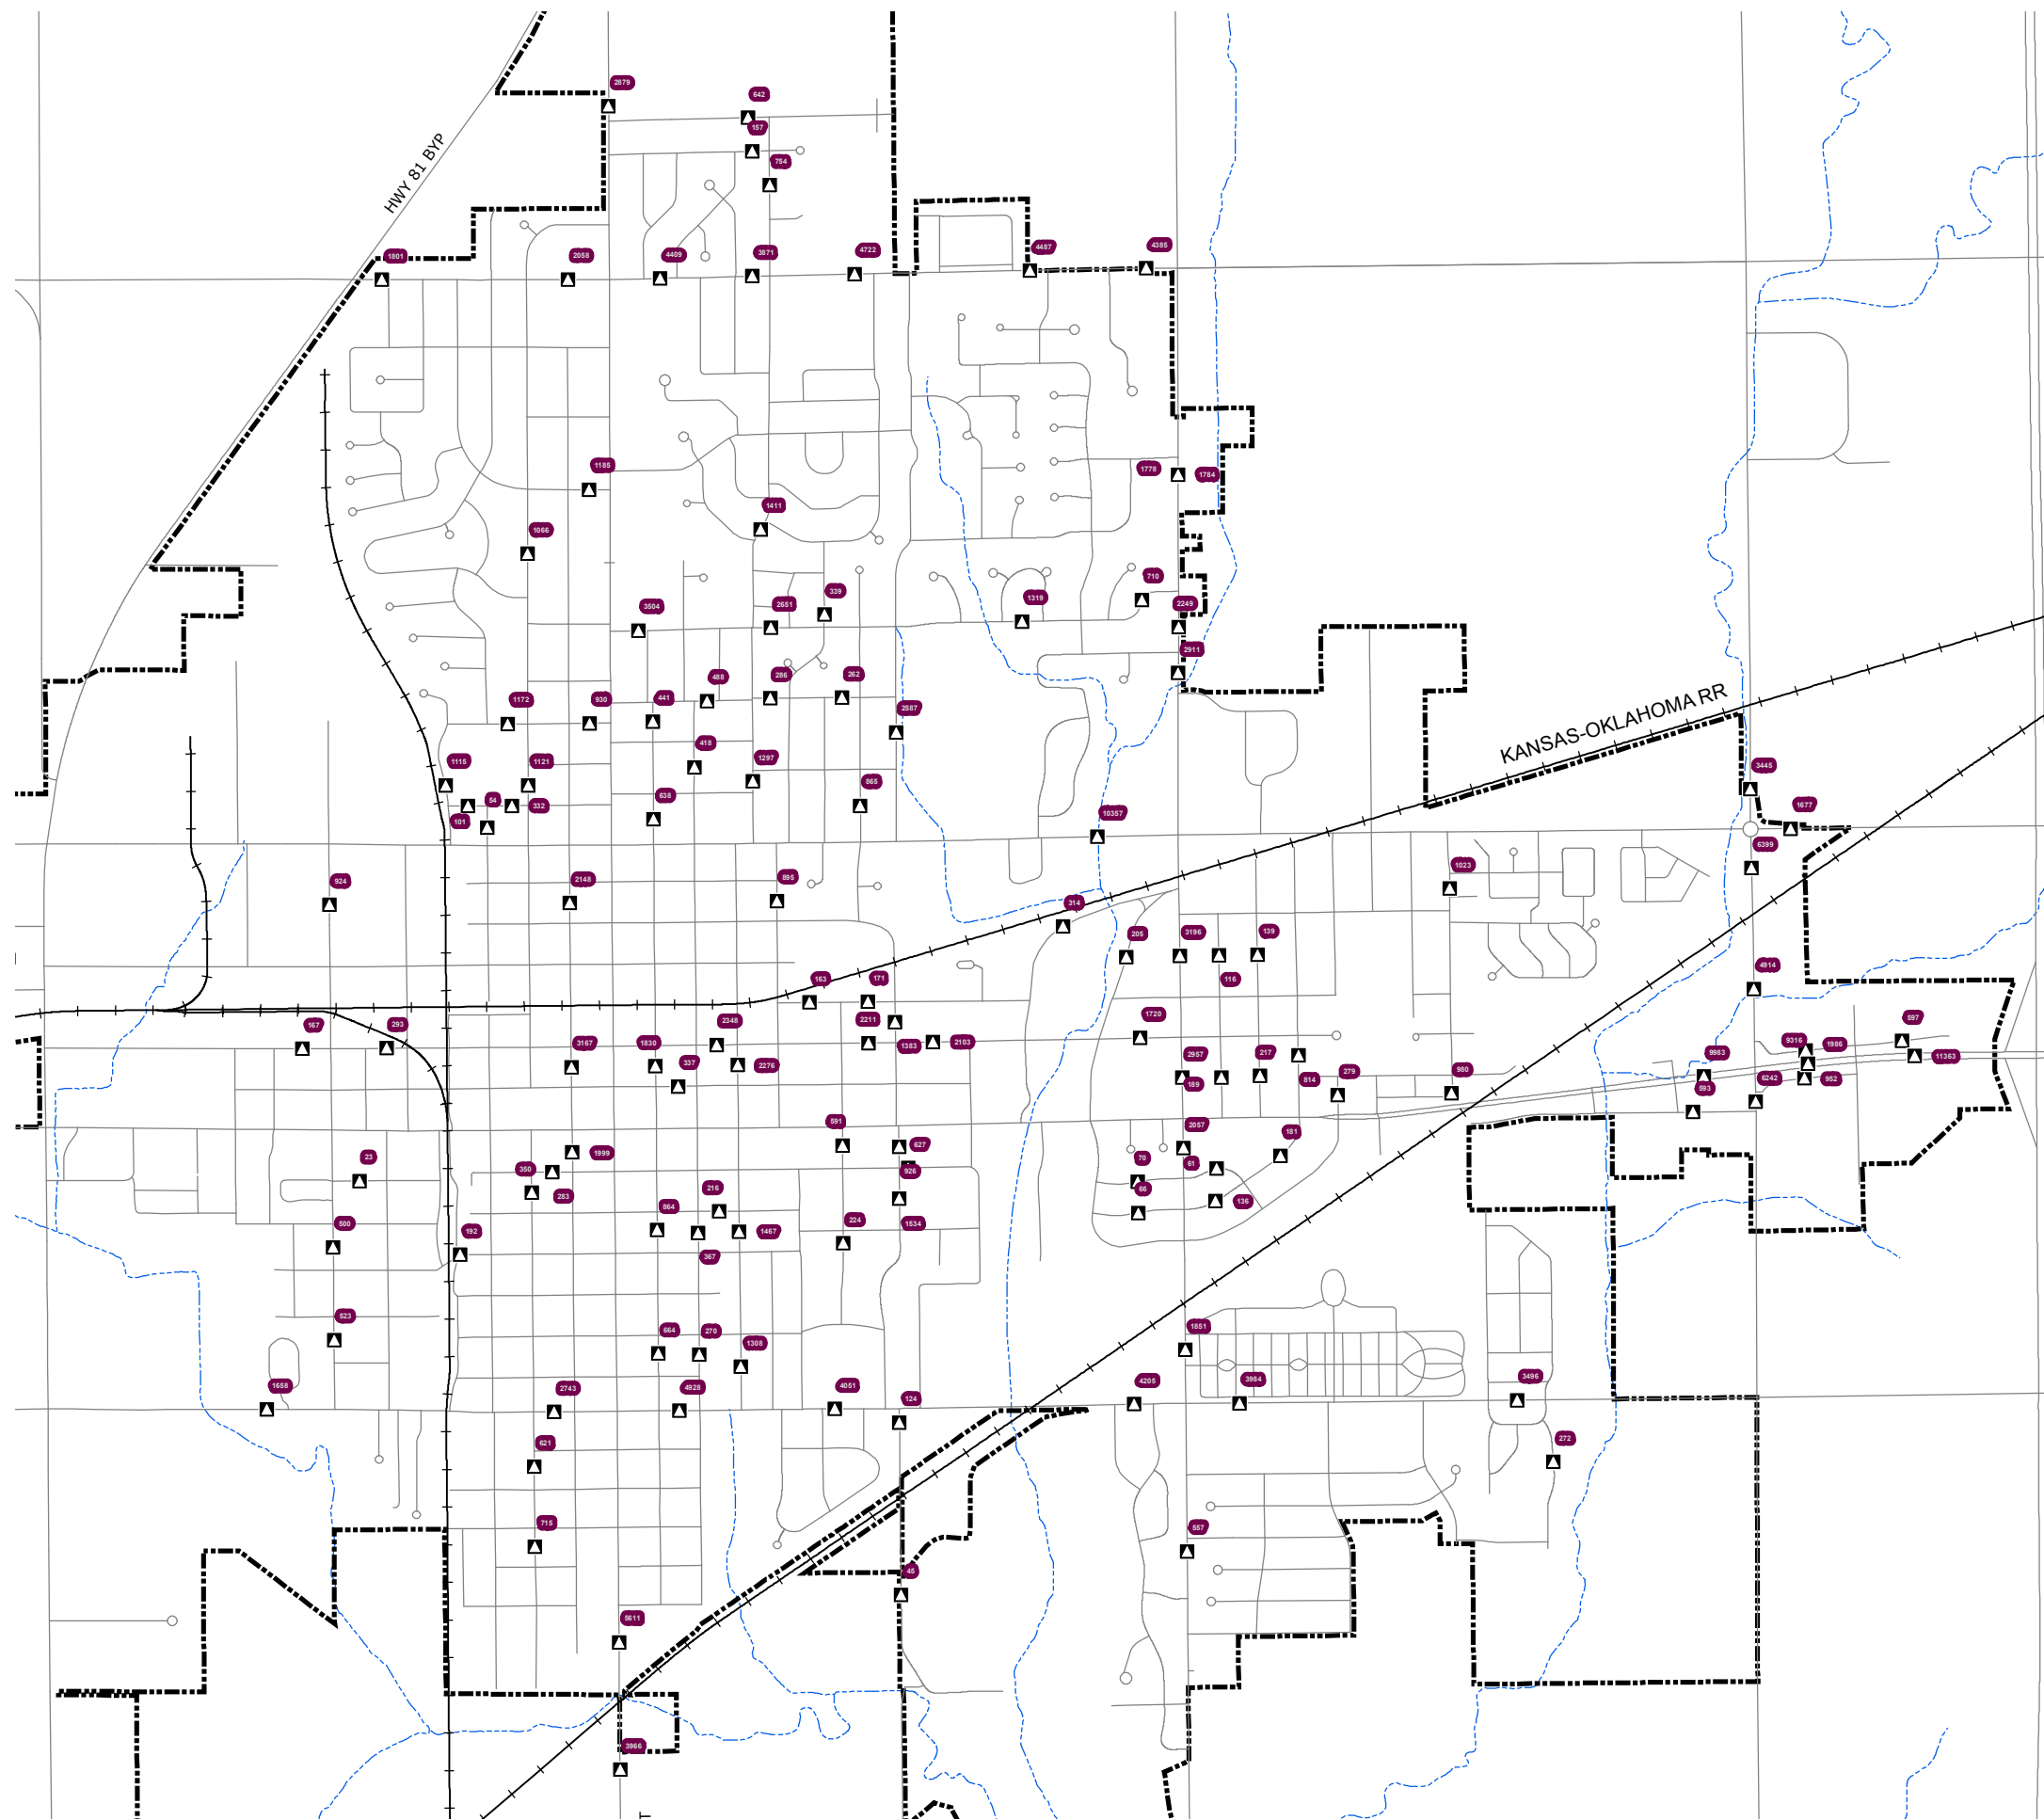

Legend

- ▲ Traffic Counts
- ▭ Municipal Boundary

0 0.1 0.2 0.4 Miles

Scale:

City of McPherson Traffic Count Exhibit Planning Area

Prepared by Public
Works Department
July, 2015

Figure 9-B