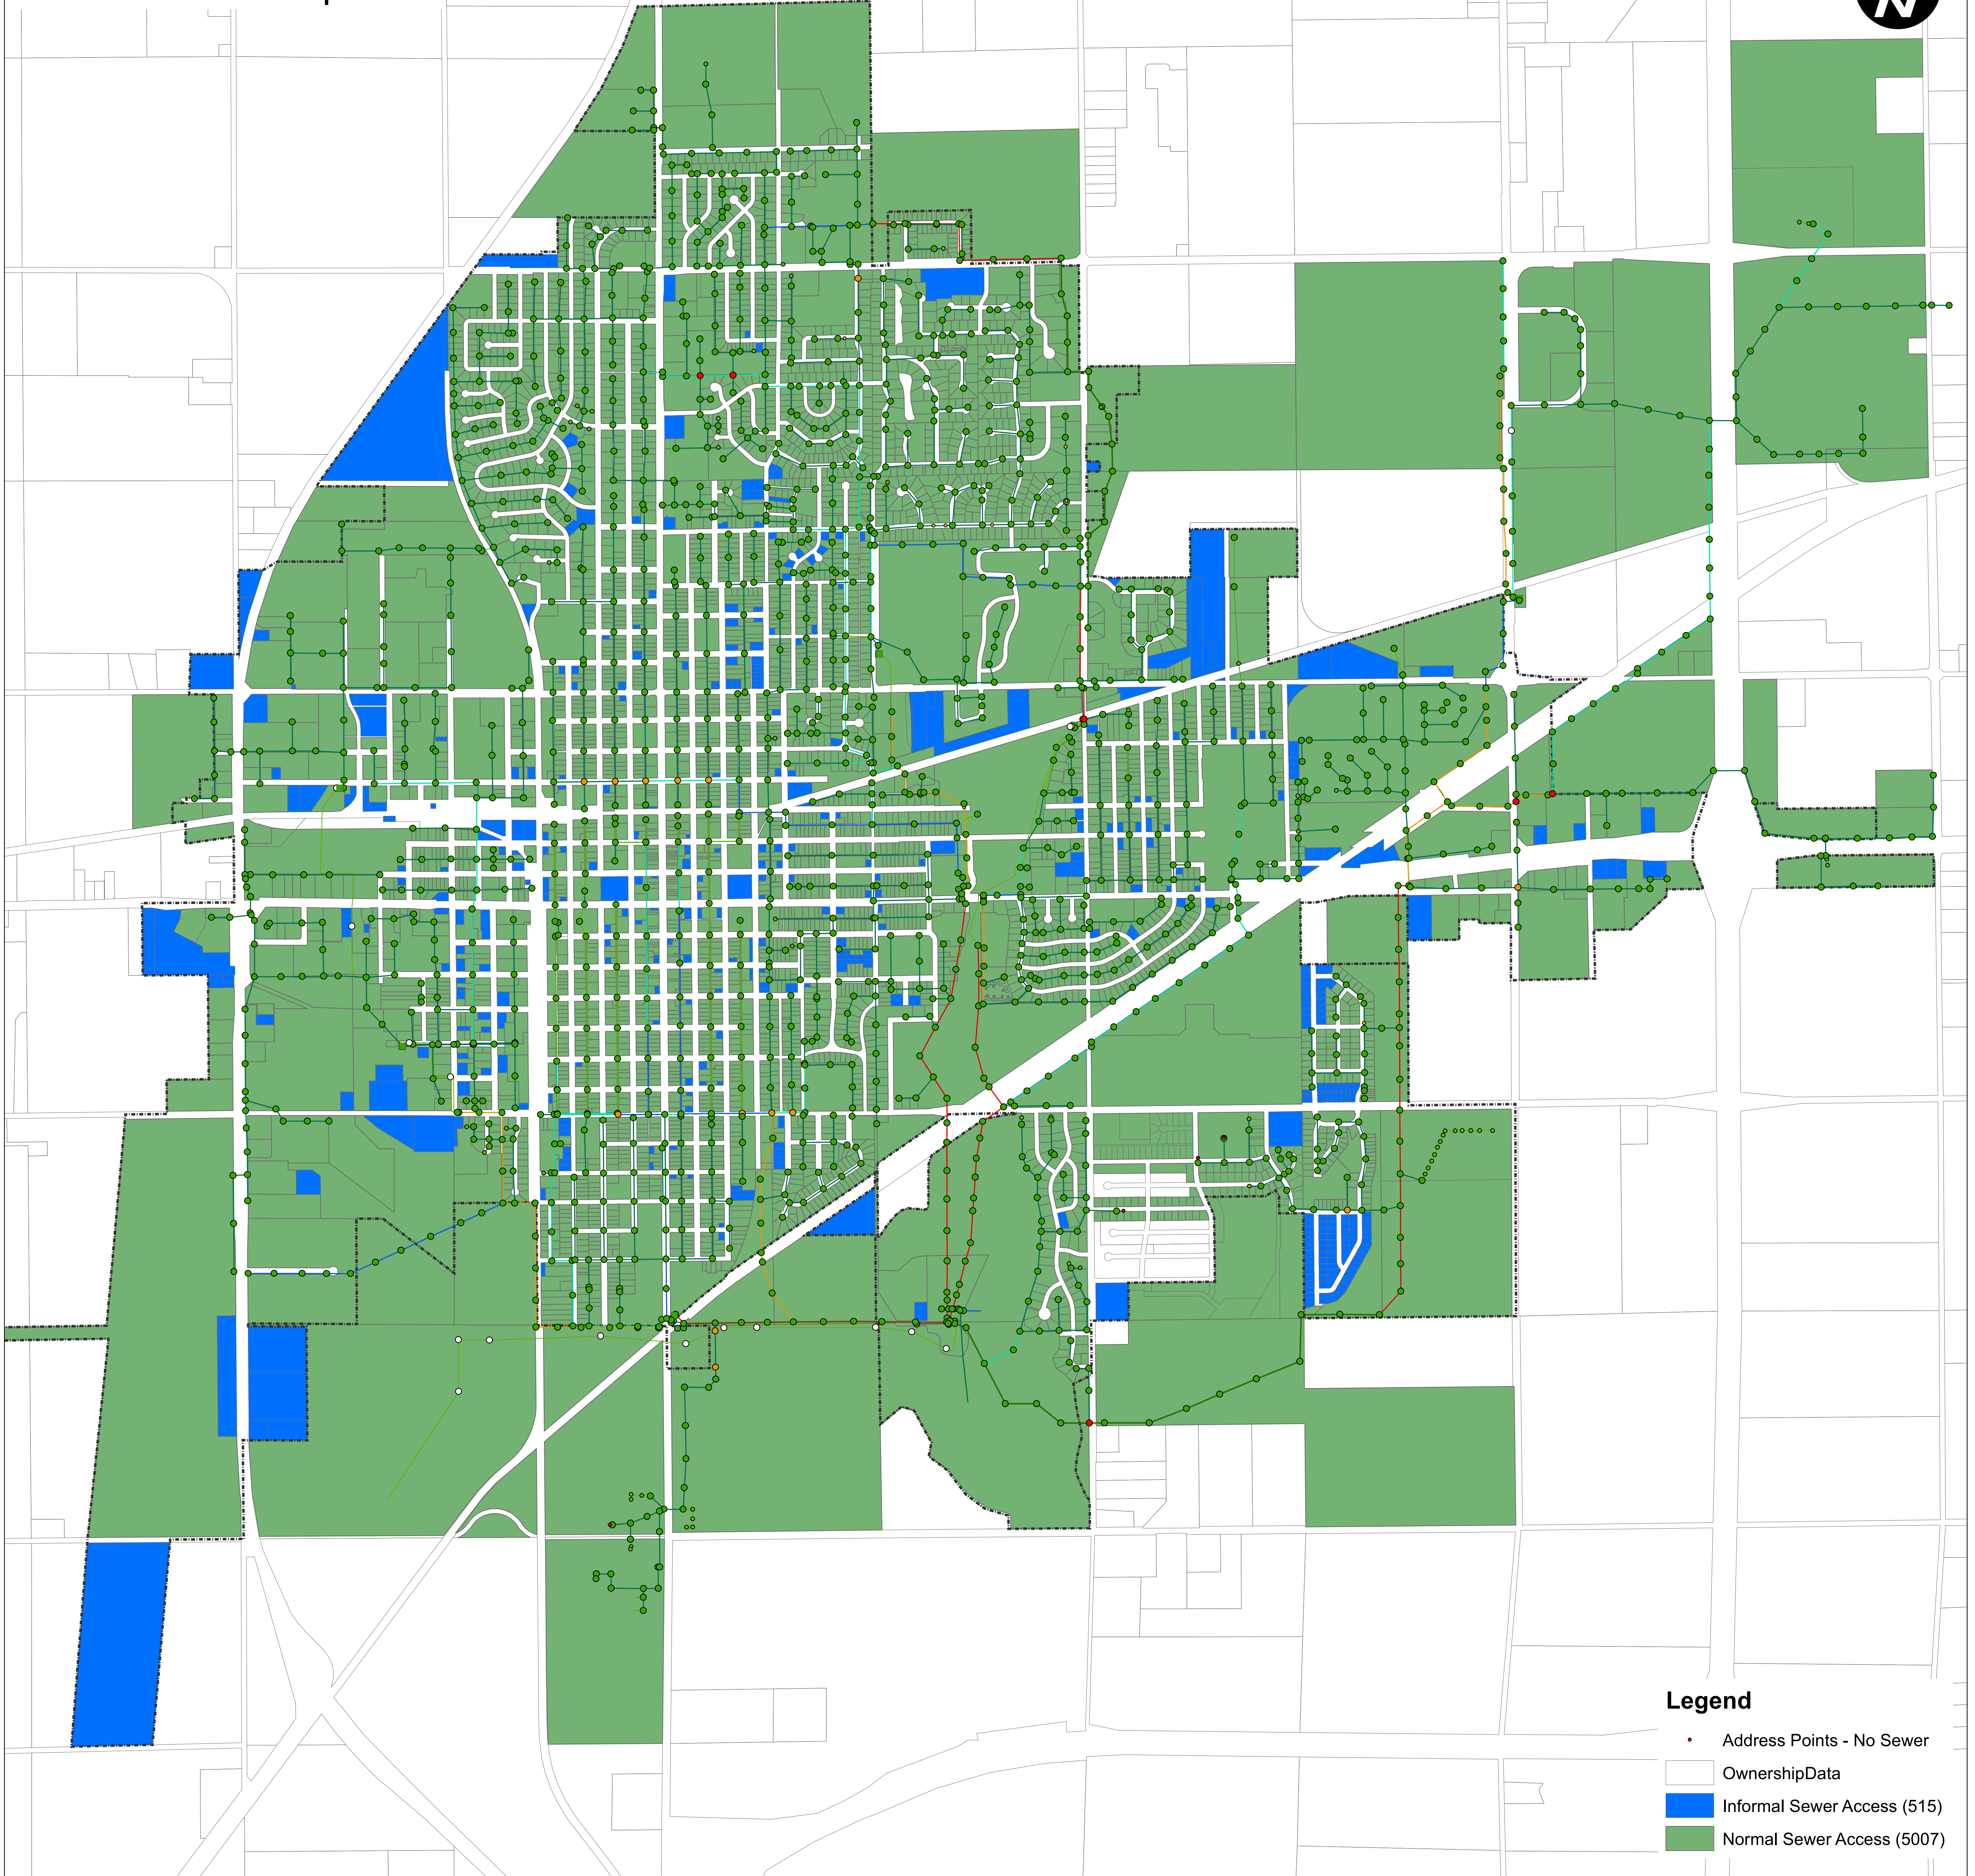

Sewer Access Map 2018

Legend

- Address Points - No Sewer
- OwnershipData
- Informal Sewer Access (515)
- Normal Sewer Access (5007)